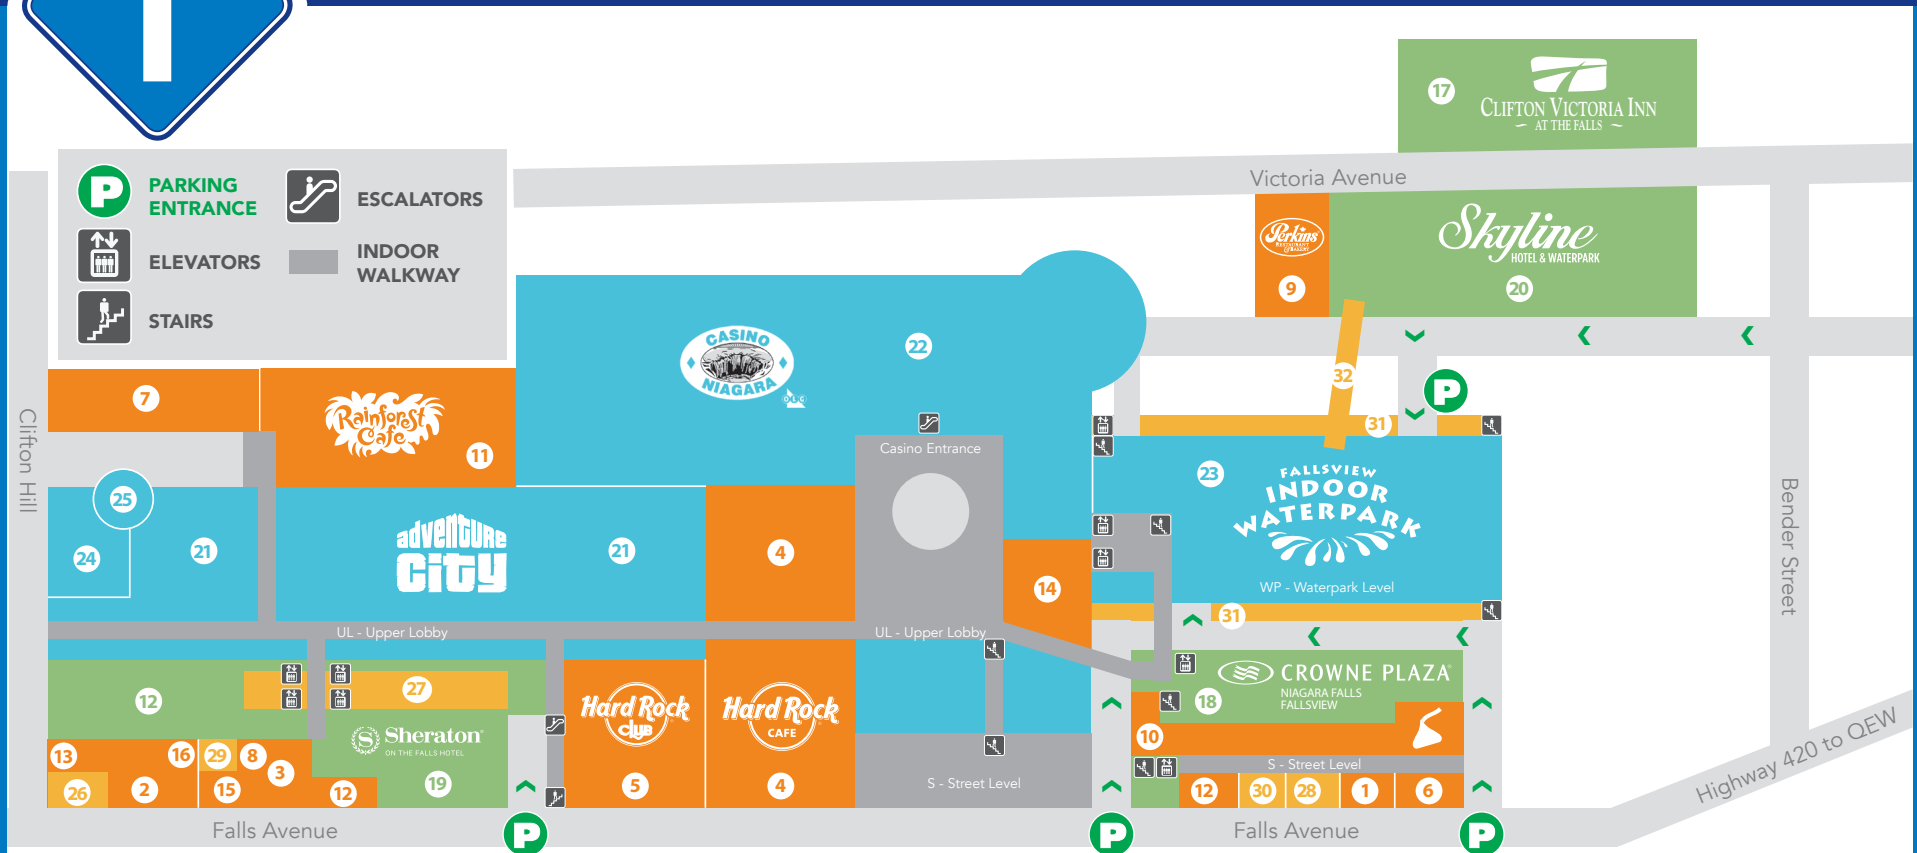

FALLS AVENUE RESORT INFORMATION GUIDE

FALLS AVENUE RESORT MAP LEGEND

FOOD & DRINK

- 1 - Always Refreshing Soda Shop
- 2 - Fallsview Buffet *
- 3 - Fresh Market & Bakery *
- 4 - Hard Rock Cafe
- 5 - Hard Rock Club & Patio
- 6 - Hershey's Chocolate World
- 7 - Niagara Brewing Company
- 8 - Niagara Vines Winebar
- 9 - Perkins Restaurant & Bakery
- 10 - Rainbow Room by Massimo Capra †
- 11 - Rainforest Cafe
- 12 - Starbucks - Two locations * †
- 13 - Sweet Jesus *
- 14 - Terrace Food Court
- 15 - Windows by Jamie Kennedy Fresh Grill & Winebar *
- 16 - Wine Rack *

HOTELS

- 17 - Clifton Victoria Inn at the Falls
- 18 - Crowne Plaza Fallsview
- 19 - Sheraton on the Falls
- 20 - Skyline Hotel & Waterpark

ATTRACTIONS

- 21 - Adventure City
- 22 - Casino Niagara
- 23 - Fallsview Indoor Waterpark
- 24 - Iwerks 4D Theatre
- 25 - Pink Panther Balloon Ride

SPECIALTY

- 26 - Christienne Fallsview Spa *
- 27 - Conference Centre *
- 28 - Crock A Doodle †
- 29 - Great Canadian Gifts *
- 30 - Maple Leaf Souvenirs †
- 31 - Parking Garage
- 32 - Skywalk

* Located inside the Sheraton on the Falls

† Located inside the Crowne Plaza Hotel