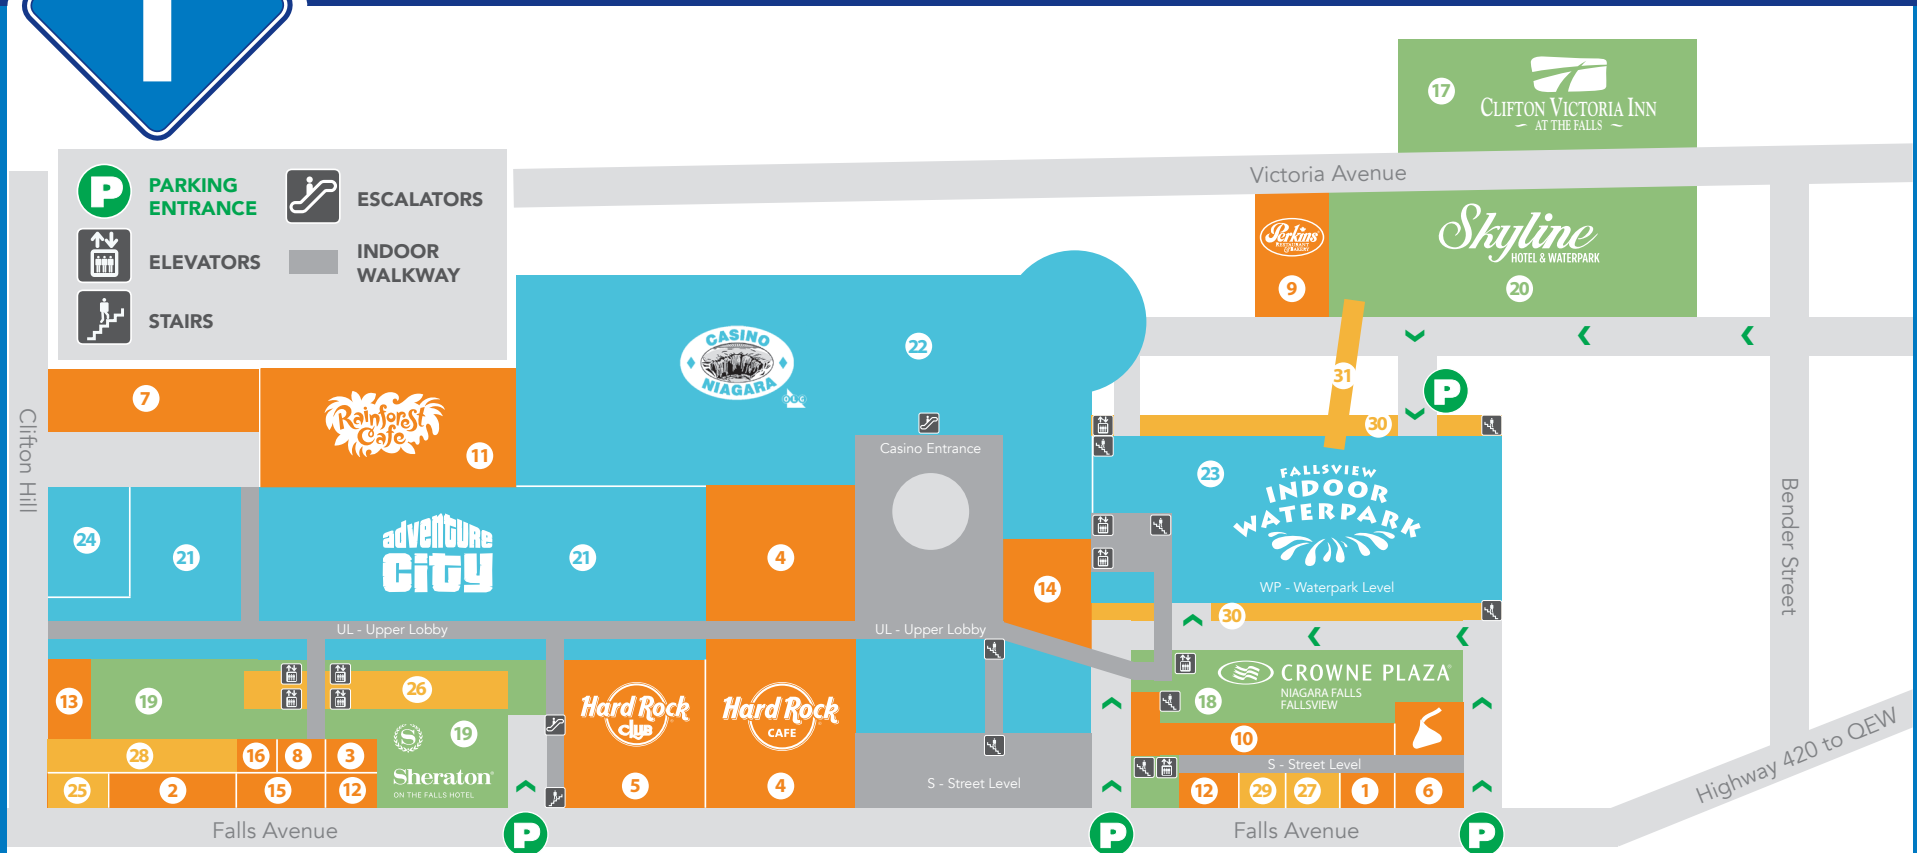

FALLS AVENUE RESORT INFORMATION GUIDE

FALLS AVENUE RESORT MAP LEGEND

FOOD & DRINK

- | | |
|-----------------------------------|--|
| 1 - Always Refreshing Soda Shop † | 10 - Prime Steakhouse † (<i>dinner</i>) |
| 2 - Fallsview Buffet * | - Rainbow Room † (<i>breakfast, lunch</i>) |
| 3 - Freshii * | 11 - Rainforest Cafe |
| 4 - Hard Rock Cafe | 12 - Starbucks - Two locations * † |
| 5 - Hard Rock Club & Patio | 13 - Sweet Jesus * |
| 6 - Hershey's Chocolate World † | 14 - Terrace Food Court |
| 7 - Niagara Brewing Company | 15 - Massimo's Italian |
| 8 - Niagara Vines Winebar * | - Fallsview Restaurant * |
| 9 - Perkins Restaurant & Bakery | 16 - Wine Rack * |

HOTELS

- 17 - Clifton Victoria Inn at the Falls
- 18 - Crowne Plaza Fallsview
- 19 - Sheraton on the Falls
- 20 - Skyline Hotel & Waterpark

ATTRACTIONS

- 21 - Adventure City
- 22 - Casino Niagara
- 23 - Fallsview Indoor Waterpark
- 24 - Iwerks 4D Theatre

SPECIALTY

- 25 - Christienne Fallsview Spa *
- 26 - Conference Centre *
- 27 - Crock A Doodle †
- 28 - Great Canadian Gifts *
- 29 - Maple Leaf Souvenirs †
- 30 - Parking Garage
- 31 - Skywalk

* Located inside the Sheraton on the Falls
† Located inside the Crowne Plaza Fallsview